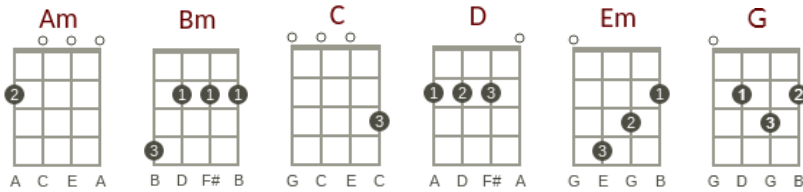

# Karma Chameleon

(G.O'Dowd/J.Moss/M.Craig/R.Hay/P.Pickett)

Key: G

Time:4/4

Artists: Culture Club  
Drew Love

(Strum D Du uD )

Intro: [G] [D] [G] [G] [G] [D] [G] [G]

There's a [G] loving in your [D] eyes all the [G] way  
If I listen to your [D] lies would you [G] say  
I'm some-[C]one without con-[D]viction  
I'm some-[C]one who doesn't [D] know  
How to [C] sell a contra-[D]diction  
You come and [C] go  
You come and [Em] go [D!]

[G] Karma karma karma karma [D] karma chamele-[Em]on

You come and [Am] go

You come and [G] go [D]

[G] Loving would be easy if your [D] colours were like my [Em] dream

Red gold and [Am] green

Red gold and [G] green [D]

Didn't [G] hear your wicked [D] words every-[G]day  
And you used to be so [D] sweet I heard you [G] say  
That my [C] love was an ad-[D]diction  
When we [C] cling, our love is [D] strong  
When you [C] go you're gone for-[D]ever  
You string [C] along  
You string a-[Em]long [D!]